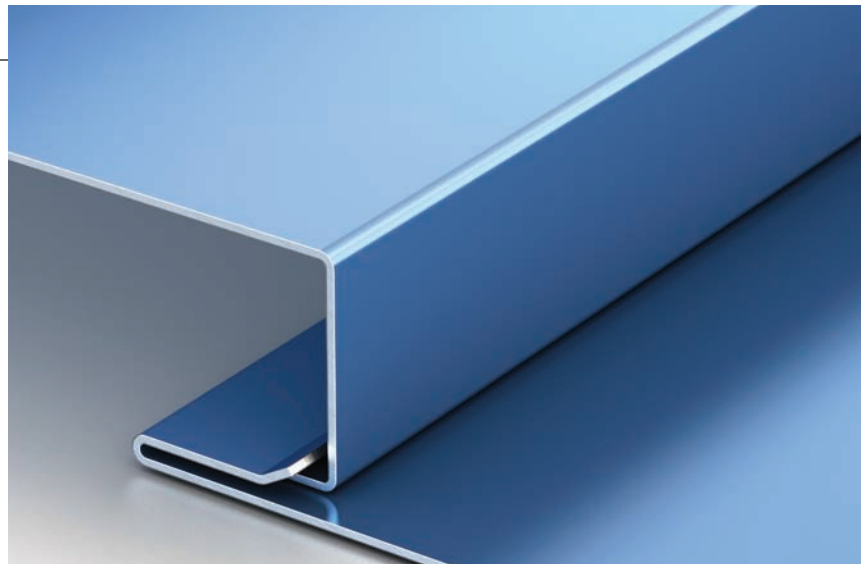

# Bermuda Horizon Profile

Simplistic beauty is defined by our DMC Bermuda Horizon profile. This horizontal roof and wall panel system features a 12" exposure and a dramatic shadow line that perfectly conveys the welcoming ambiance of Bermuda-style architecture. The shingle lapped interlocking seams not only provide aesthetic appeal, they deliver superior water-resistance on walls or roof applications with a slope as low as 4:12. Bermuda Horizon can be installed over vertical framing, thus eliminating the need for additional hat channel framing.