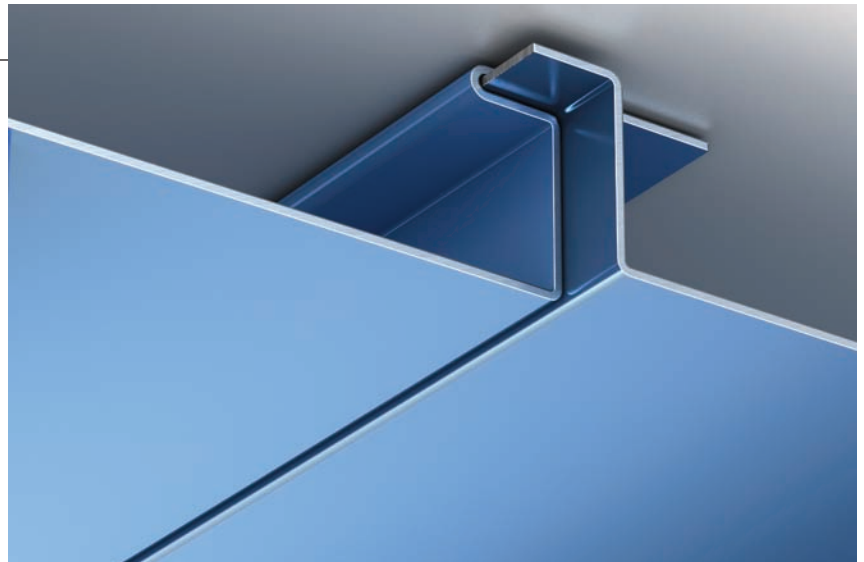

DMC FW1 Flush Profile

From subtle elegance to modern sophistication, the smooth, uniform appearance of DMC FW1 Flush panel is certain to please. This expertly crafted panel is ideally suited for a wide range of applications, including fascias, walls, equipment screens and soffits. The concealed male and female connection achieves a distinctly superior finished look and stiffener beads also can be used to further safeguard the flush appearance.