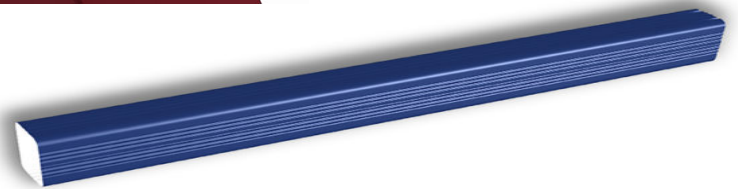

7" Box Gutter & 4"x5" Downspout

www.jacksonamf.com - (517)782-8884 - info@jacksonamf.com

JAMF's 7" BOX gutter is offered with an optional 4" flange and lengths up to 30' are available. JAMF offers a full line of accessories including internal support brackets, custom under brackets, mitered corners, end caps, splice plates, expansion joints and outlets.

JAMF offers a 4"x5" corrugated downspout with lengths up to 30'. We also offer A and B elbows and straps.

Links:

[7" Box Gutter Shop Drawing/Spec.](#)

[Corrugated 4x5 Downspout Shop Drawing Spec Sheet](#)

Offered in a large variety of materials and colors.