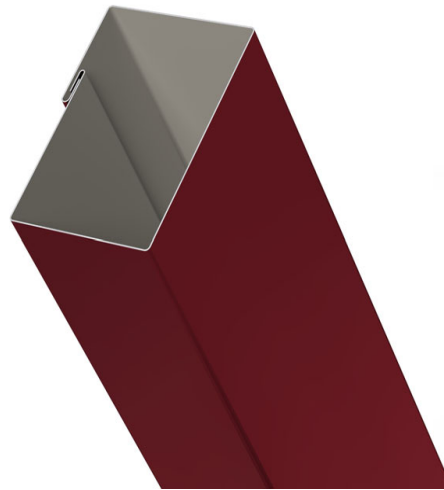

7" Box Gutter & 4"x5" Downspout

www.jacksonamf.com - (517)782-8884 - info@jacksonamf.com

JAMF's 7" BOX gutter is offered with an optional 4" flange and lengths up to 30' are available. JAMF offers a full line of accessories including internal support brackets, custom under brackets, mitered corners, end caps, splice plates, expansion joints and outlets.

JAMF offers a 4"x5" corrugated downspout with lengths up to 30'. We also offer A and B elbows and straps.

Links:

[7" Box Gutter Shop Drawing/Spec.](#)

[Corrugated 4x5 Downspout Shop Drawing Spec Sheet](#)

Offered in a large variety of materials and colors.